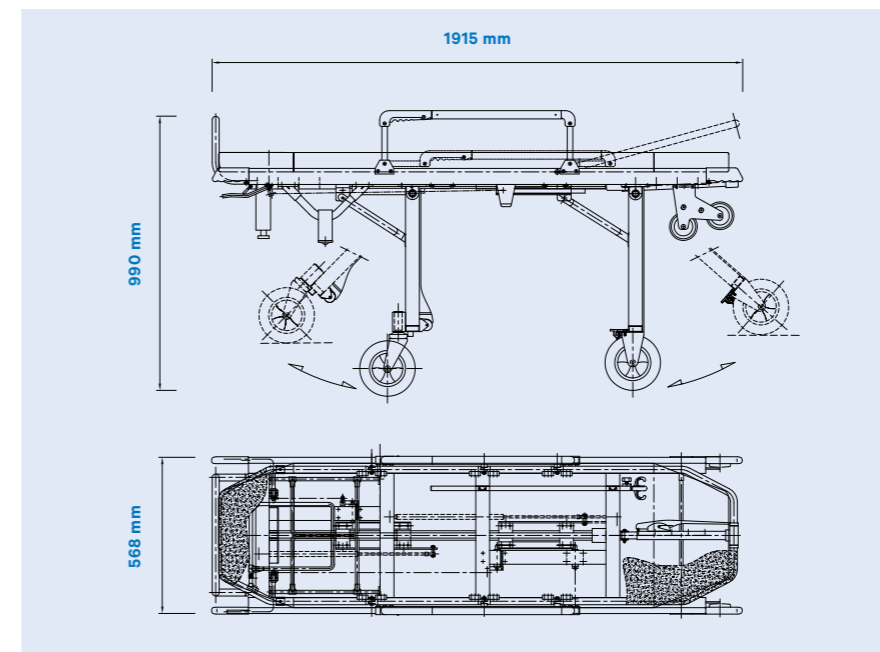

EN 1865-1
10G

Weight:
43 kg
Maximum load capacity:
250 kg
Dimensions (closed):
1915 x 568 x 455 mm
Dimensions (open):
1915 x 568 x 990 mm

Equipped with:
IV pole
Swing-down sidearms
Foot support
Shoulder harness cot restraint

Restraint

Warranty:
2 years